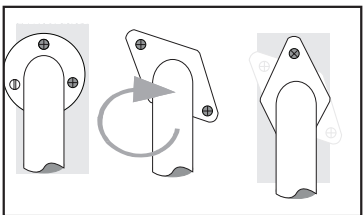

### INSTALLATION - FOLLOWING INFORMATION ONLY FOR AUTHORIZED DEALER USE

**READ ALL WARNINGS CAREFULLY**  
**KEEP THIS INFORMATION FOR FUTURE REFERENCE**

**Locate** two studs on the wall using a stud finder (if available). Studs are spaced 16"/40.6cm apart. Mark location. [If surface is tiled mark at top of tiled surface and proceed to next step].

**On tiled surfaces**, use a level and extend the stud marks down to the grab bar location. Place a strip of masking tape to indicate location of studs.

**Mark the location** of the grab bar holes onto the wall (or masking tape). If installing on a tiled surface, use a drill with the appropriate drill bit and drill a hole into the tile until you hit wood.

**! IMPORTANT: INSTALLATION MUST ONLY BE DONE BY A PROFESSIONAL!**

**Two screws must penetrate the studs at least 1"/2.5cm in.** For those grab bars with three screws, use a plastic anchor to secure the third screw. For adjustable flange, rotate flange to align with studs.