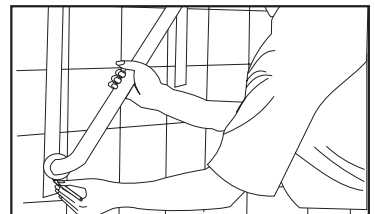

**! DO NOT USE THE GRAB BAR IF THERE ARE ANY CRACKS OR DAMAGED COMPONENTS! NEVER ATTEMPT TO INSTALL THE GRAB BAR YOURSELF!**

### INSTALLATION - FOLLOWING INFORMATION ONLY FOR AUTHORIZED DEALER USE

**READ ALL WARNINGS CAREFULLY**  
**KEEP THIS INFORMATION FOR FUTURE REFERENCE**

**Locate** two studs on the wall using a stud finder (if available). Studs are spaced 16"/40.6cm apart. Mark location. [If surface is tiled mark at top of tiled surface and proceed to next step].

**On tiled surfaces**, use a level and extend the stud marks down to the grab bar location. Place a strip of masking tape to indicate location of studs.

**Mark the location** of the grab bar holes onto the wall (or masking tape). If installing on a tiled surface, use a drill with the appropriate drill bit and drill a hole into the tile until you hit wood.

**! IMPORTANT: INSTALLATION MUST ONLY BE DONE BY A PROFESSIONAL!**

**Two screws must penetrate the studs at least 1"/2.5cm in.** For those grab bars with three screws, use a plastic anchor to secure the third screw. For adjustable flange, rotate flange to align with studs.