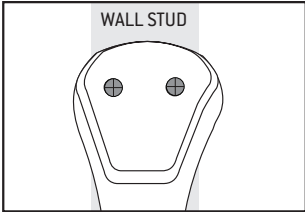

operating

OPERATING MANUAL ASSEMBLY/USAGE GRAB BARS

FOR: 1700 Series Hidden Flange

WARNINGS

Ensure that the grab bar has been installed onto wall studs securely for solid support.

Use only stainless steel screws to ensure proper installation and prevent rusting.