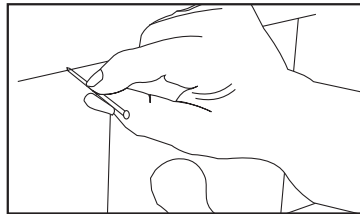

operating

OPERATING MANUAL ASSEMBLY/USAGE GRAB BARS

FOR: 1700 Series Hidden Flange

WARNINGS

Ensure that the grab bar has been installed onto wall studs securely for solid support.

Use only stainless steel screws to ensure proper installation and prevent rusting.

Test the grab bar frequently to ensure that it is securely fastened. Check all screws to ensure they are secure.

DO NOT exceed weight capacity!

DO NOT use chlorine bleach or abrasive cleansers. Use soap and water or a mild detergent.

! DO NOT USE THE GRAB BAR IF THERE ARE ANY CRACKS OR DAMAGED COMPONENTS! NEVER ATTEMPT TO INSTALL THE GRAB BAR YOURSELF!

INSTALLATION - FOLLOWING INFORMATION ONLY FOR AUTHORIZED DEALER USE

Remove plastic cover from grab bar to expose screw sockets.