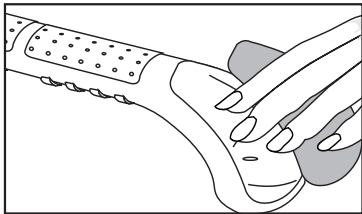

operating

OPERATING MANUAL ASSEMBLY/USAGE GRAB BARS

FOR: 1700 Series Hidden Flange

WARNINGS

Ensure that the grab bar has been installed onto wall studs securely for solid support.

Use only stainless steel screws to ensure proper installation and prevent rusting.

Test the grab bar frequently to ensure that it is securely fastened. Check all screws to ensure they are secure.

DO NOT exceed weight capacity!

DO NOT use chlorine bleach or abrasive cleansers. Use soap and water or a mild detergent.

! DO NOT USE THE GRAB BAR IF THERE ARE ANY CRACKS OR DAMAGED COMPONENTS! NEVER ATTEMPT TO INSTALL THE GRAB BAR YOURSELF!

INSTALLATION - FOLLOWING INFORMATION ONLY FOR AUTHORIZED DEALER USE

Remove plastic cover from grab bar to expose screw sockets.