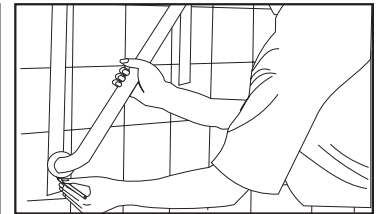

! DO NOT USE THE GRAB BAR IF THERE ARE ANY CRACKS OR DAMAGED COMPONENTS! NEVER ATTEMPT TO INSTALL THE GRAB BAR YOURSELF!

INSTALLATION - FOLLOWING INFORMATION ONLY FOR AUTHORIZED DEALER USE

Remove plastic cover from grab bar to expose screw sockets.

Locate two studs on the wall using a stud finder (if available). Studs are spaced 16"/40.6cm apart. Mark location. [If surface is tiled mark at top of tiled surface and proceed to next step].

On tiled surfaces, use a level and extend the stud marks down to the grab bar location. Place a strip of masking tape to indicate location of studs.

Mark the location of the grab bar holes onto the wall (or masking tape). If installing on a tiled surface, use a drill with the appropriate drill bit and drill a hole into the tile until you hit wood.