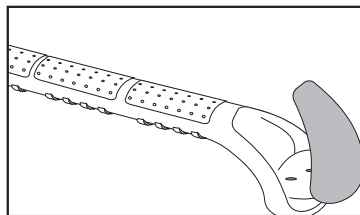

! DO NOT USE THE GRAB BAR IF THERE ARE ANY CRACKS OR DAMAGED COMPONENTS! NEVER ATTEMPT TO INSTALL THE GRAB BAR YOURSELF!

INSTALLATION - FOLLOWING INFORMATION ONLY FOR AUTHORIZED DEALER USE

Remove plastic cover from grab bar to expose screw sockets.

Locate two studs on the wall using a stud finder (if available). Studs are spaced 16"/40.6cm apart. Mark location. [If surface is tiled mark at top of tiled surface and proceed to next step].

On tiled surfaces, use a level and extend the stud marks down to the grab bar location. Place a strip of masking tape to indicate location of studs.

Mark the location of the grab bar holes onto the wall (or masking tape). If installing on a tiled surface, use a drill with the appropriate drill bit and drill a hole into the tile until you hit wood.

Screws must penetrate the studs at least 1"/2.5cm in.

Once installed, cover opening with plastic cap. Ensure it "clicks" into place.

Give the grab bars a good solid yank to test their holding power.

READ ALL WARNINGS CAREFULLY
KEEP THIS INFORMATION FOR FUTURE REFERENCE