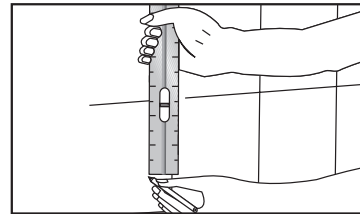

! DO NOT USE THE GRAB BAR IF THERE ARE ANY CRACKS OR DAMAGED COMPONENTS! NEVER ATTEMPT TO INSTALL THE GRAB BAR YOURSELF!

INSTALLATION - FOLLOWING INFORMATION ONLY FOR AUTHORIZED DEALER USE

Remove plastic cover from grab bar to expose screw sockets.

Locate two studs on the wall using a stud finder (if available). Studs are spaced 16"/40.6cm apart. Mark location. [If surface is tiled mark at top of tiled surface and proceed to next step].

On tiled surfaces, use a level and extend the stud marks down to the grab bar location. Place a strip of masking tape to indicate location of studs.