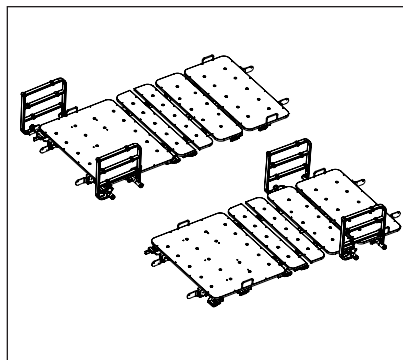

NEW 1/4 length Side Rails

Healthcare Beds Accessories

- The new 1/4 length side rail can be mounted on both the head and the foot end of all HC Ultra Low Beds.
- The 1/4 length side rails are sold as a pair separately or as a part of a kit with the 1/2 length side rails.
- Included in all kits are the brackets needed for mounting on the bed.

Description

Item no.

1/4 Length Side Rails	Pairs	72790
1/2 Length Side Rails	Pairs	72791
1/4 + 1/2 Length Side Rails	Pairs	72792
3/4 Length Side Rails	Pairs	72793

HUMAN CARE
Your Life. Your Way.

www.humancaregroup.com