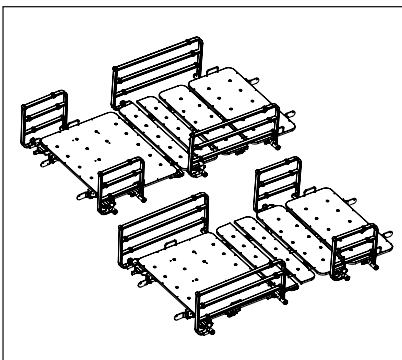

NEW 1/4 length Side Rails

Healthcare Beds Accessories

- The new 1/4 length side rail can be mounted on both the head and the foot end of all HC Ultra Low Beds.
- The 1/4 length side rails are sold as a pair separately or as a part of a kit with the 1/2 length side rails.
- Included in all kits are the brackets needed for mounting on the bed.

Description

Item no.

1/4 Length Side Rails	Pairs	72790
1/2 Length Side Rails	Pairs	72791
1/4 + 1/2 Length Side Rails	Pairs	72792
3/4 Length Side Rails	Pairs	72793

HUMAN CARE
Your Life. Your Way.

www.humancaregroup.com