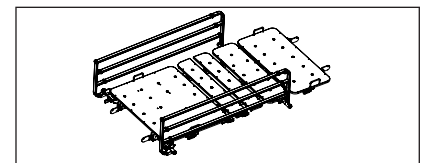

NEW 1/4 length Side Rails

Healthcare Beds Accessories

- The new 1/4 length side rail can be mounted on both the head and the foot end of all HC Ultra Low Beds.
- The 1/4 length side rails are sold as a pair separately or as a part of a kit with the 1/2 length side rails.
- Included in all kits are the brackets needed for mounting on the bed.

Description

Item no.

1/4 Length Side Rails	Pairs	72790
1/2 Length Side Rails	Pairs	72791
1/4 + 1/2 Length Side Rails	Pairs	72792
3/4 Length Side Rails	Pairs	72793

HUMAN CARE
Your Life. Your Way.

www.humancaregroup.com